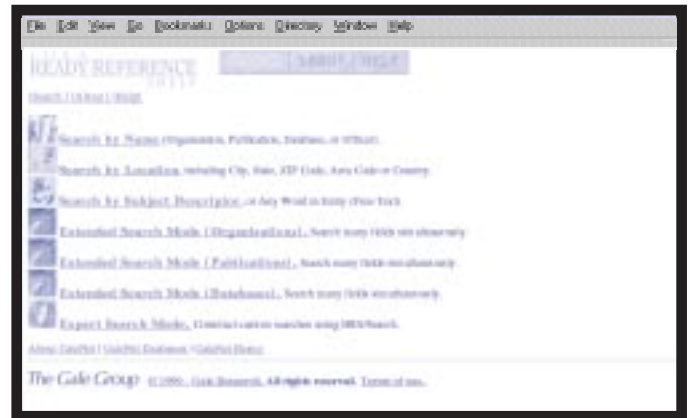

Quick access to a wealth of information on organizations, publications and databases

Gale's Ready Reference Shelf is designed to deliver results quickly – however you want to search

- Select a Database — conduct an integrated search of the entire database or search only a single file – organizations, publications or databases
- Search by Name — search by organization name, publication title, database name, or even an officer or staff name
- Search by Location — use the street address, city, state or province; country; ZIP or postal code, or telephone area code fields
- Search by Subject or Free-Text Term — enter an assigned subject thesaurus term (from a list of 21,000) or simply enter a word or phrase
- Advanced Search Modes — the Extended Search Mode, lets you search many fields simultaneously; or choose Expert Search Mode, to construct complex search queries to identify records that meet very specific criteria which may not be searchable using the available predefined search options

Availability

Gale's Ready Reference Shelf is available in CD-ROM format or via subscription through The Gale Group's online reference service, GaleNet. To further explore *Gale's Ready Reference Shelf*, go to www.galegroup.com. For additional product or pricing information, call your Gale Group Representative at 1-800-877-GALE.

- ▲ Choose *Gale's Ready Reference Shelf* on the Internet universal access by multiple users