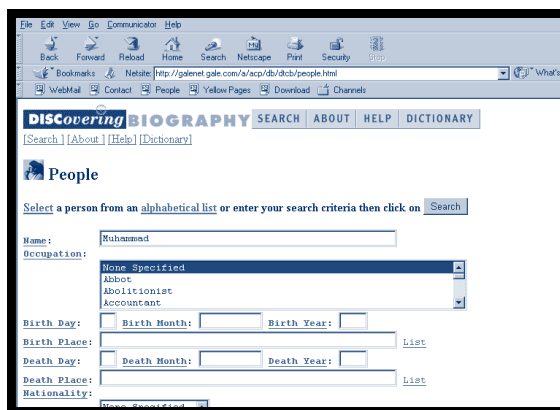

More features

Schools and other network administrators find the common interface, support of national and local academic standards, and the information integrity offered by the Gale Group reassuring when considering this database for wide-area applications. It offers 24-hour remote access from any Web-capable computer.

As part of The Gale DISCovering® Program, *DISCovering Biography* meets your electronic reference needs independently but offers a common interface — easily learned and applied across databases. Designed to offer students a multidisciplinary understanding of curriculum-related topics, Gale DISCovering databases incorporate numerous cross-references to people, places and ideas that add to a deeper understanding of literature, science, history, social studies and multicultural studies.

Availability

DISCovering Biography is available in CD-ROM and online formats. To subscribe to *DISCovering Biography* or for more information, contact your Gale Group Representative. Call 1-800-877-GALE (U.S. and Canada), or send an e-mail to international@galegroup.com (outside the U.S. and Canada).

▲ The convenient, easy-to-use interface offers search options to target specific information or alphabetical lists for browsing