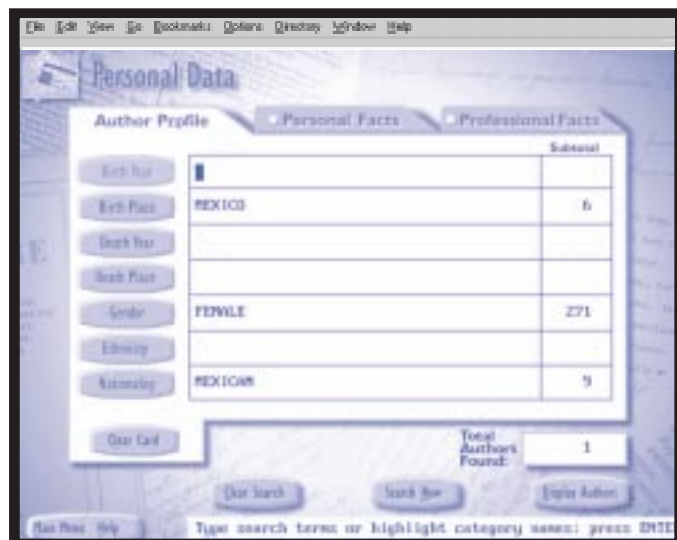

▲ Fielded information allows comparative studies on nationalities, genre, birth/death dates, education and more