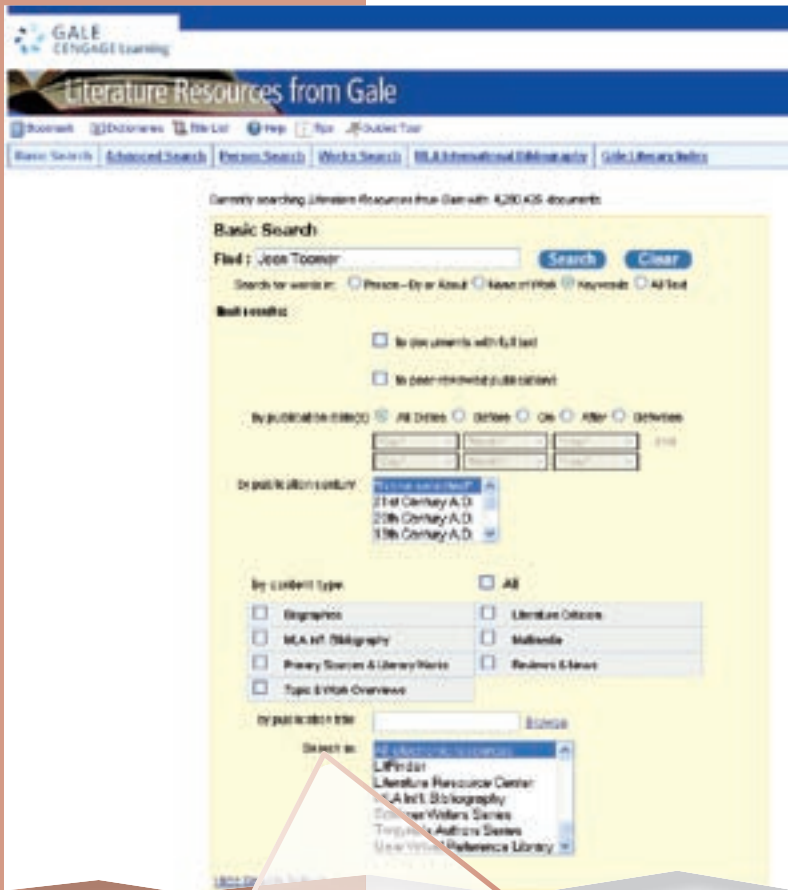

Cross-search for success

Scribner Writers Series is included in *Literature Resources from Gale*, a customizable selection of research products that helps you make the most of your investment and boost usage of your online collection.

By providing a one-stop, intuitive cross-searching environment for any combination of the proven products shown below, *Literature Resources from Gale* offers students, academics, researchers and general readers the accurate results they want and the ease of use they demand.

Cross-search MLA International Bibliography with ...

1 LitFinder

Gale's core repository of full-text literature, LitFinder spans history and geography to deliver more than 145,000 poems, short stories, essays, speeches and plays representing the work of more than 80,000 authors and 660 nationalities.

2 Literature Resource Center

The world's most current, comprehensive and reliable online literature database offers access to more than 650,000 full-text articles, critical essays and reviews, and biographies of more than 130,000 authors from antiquity to today.

3 Scribner Writers Series

This series is designed to work the way students conduct literary research — going directly to an entry on a specific author, combining search criteria, or exploring thematic and chronological topics to make connections among writers.

4 Twayne's Authors Series

With in-depth introductions to the lives and works of writers, the history and influence of literary movements and to the development of literary genres, Twayne's is an ideal starting point for research on literary works and figures.

5 Gale Virtual Reference Library

By combining the convenience of an online search engine with the authority of our 50-year publishing legacy, *Gale Virtual Reference Library* lets you fill virtual shelves with acclaimed literature eBooks from Gale and a host of premier partners.

Free trial

For a free trial to *Literature Resources from Gale* (or any combination of the individual products), contact your Gale Representative or visit gale.com/LitSol.